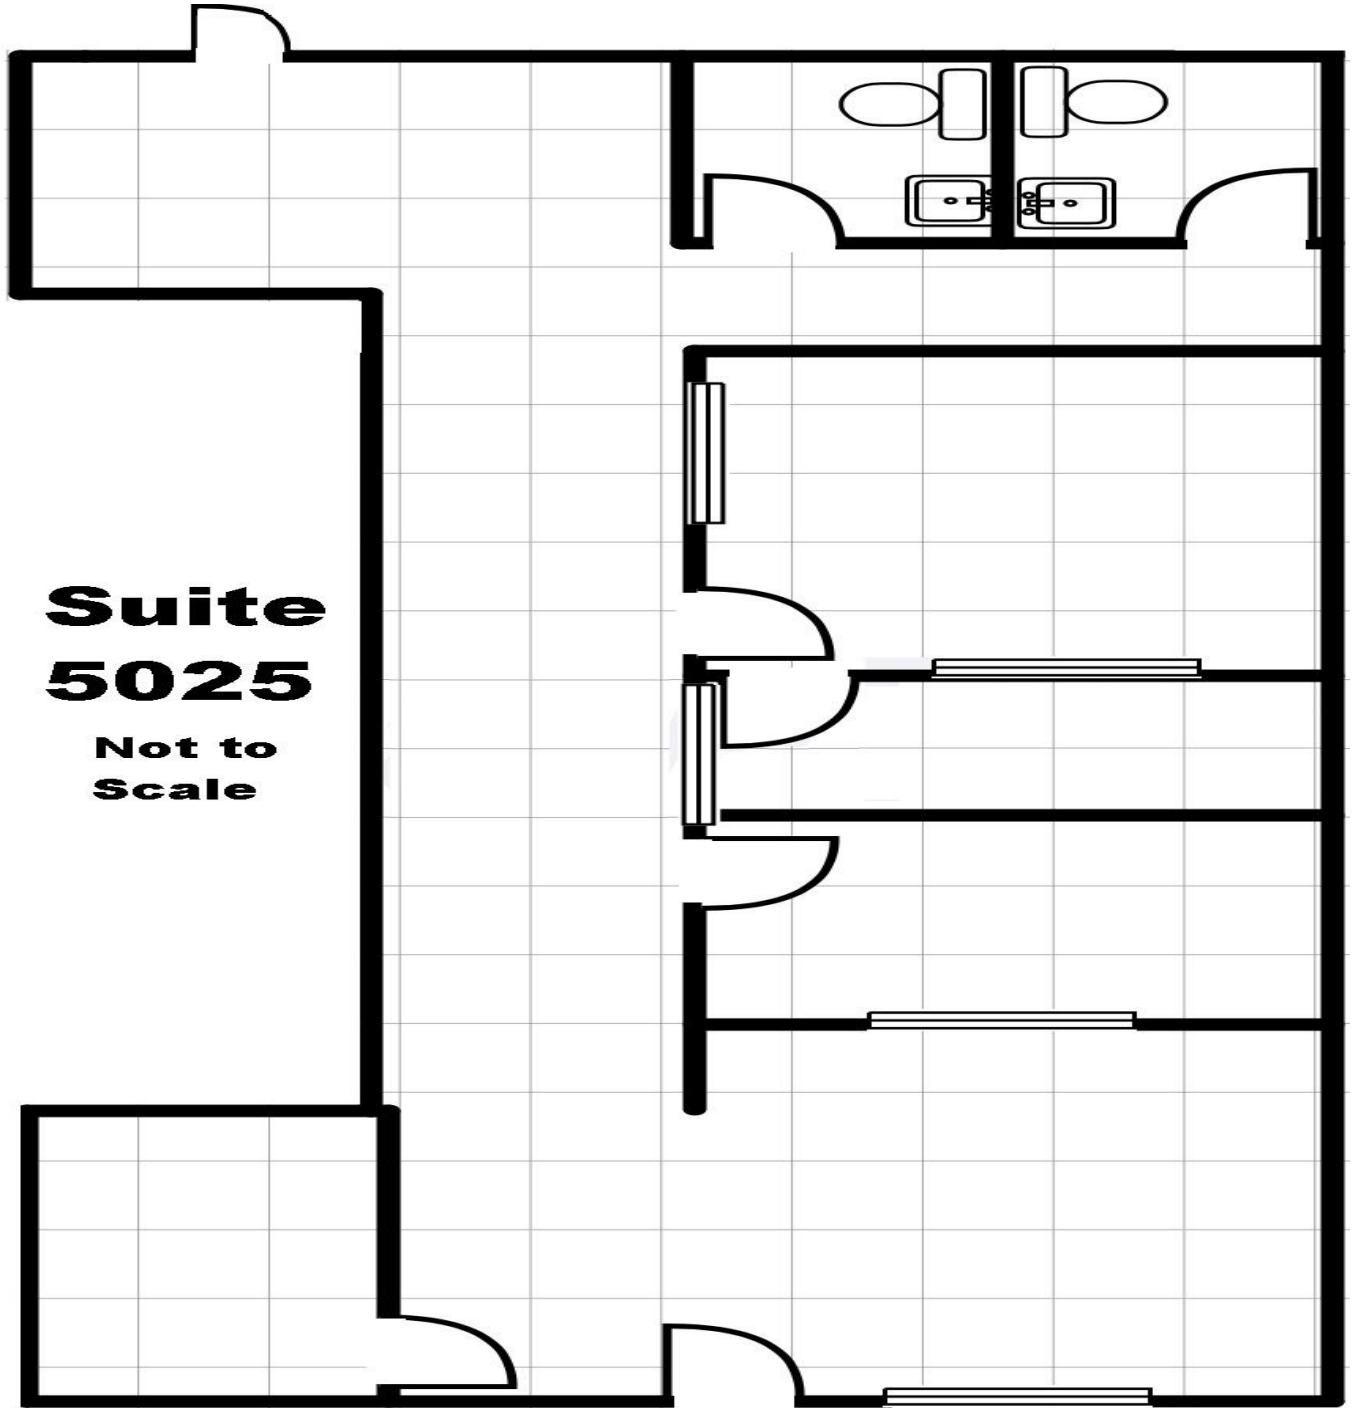

**FOR
LEASE**

SMALL BAY OFFICE SPACE

5025 S. HW 17-92

CASSELBERRY, FL 32707

CONTACT

Vincent F. Wolle, CCIM, SIOR
407.448.1823 *mobile*
CREManager@Gmail.com

This information is from sources we deem reliable and is subject to prior sale, lease, withdrawal without notice, or change in prices, rates, or conditions. No representation is made as to the accuracy of any information furnished.