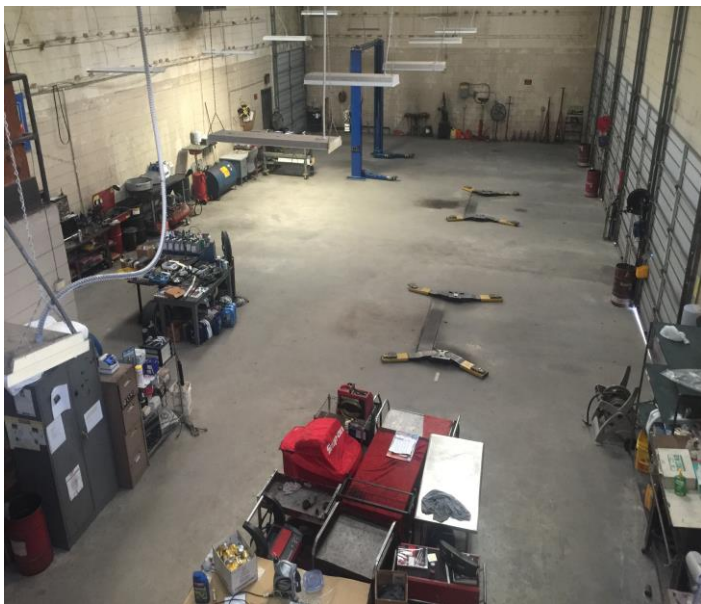

**FOR SALE
OR LEASE**

AUTO SERVICE/WAREHOUSE WITH OUTSIDE STORAGE

1050 BUNNELL RD ALTAMONTE SPRINGS, FL 32701

This information is from sources we deem reliable and is subject to prior sale, lease, withdrawal without notice, or change in prices, rates, or conditions. No representation is made as to the accuracy of any information furnished.