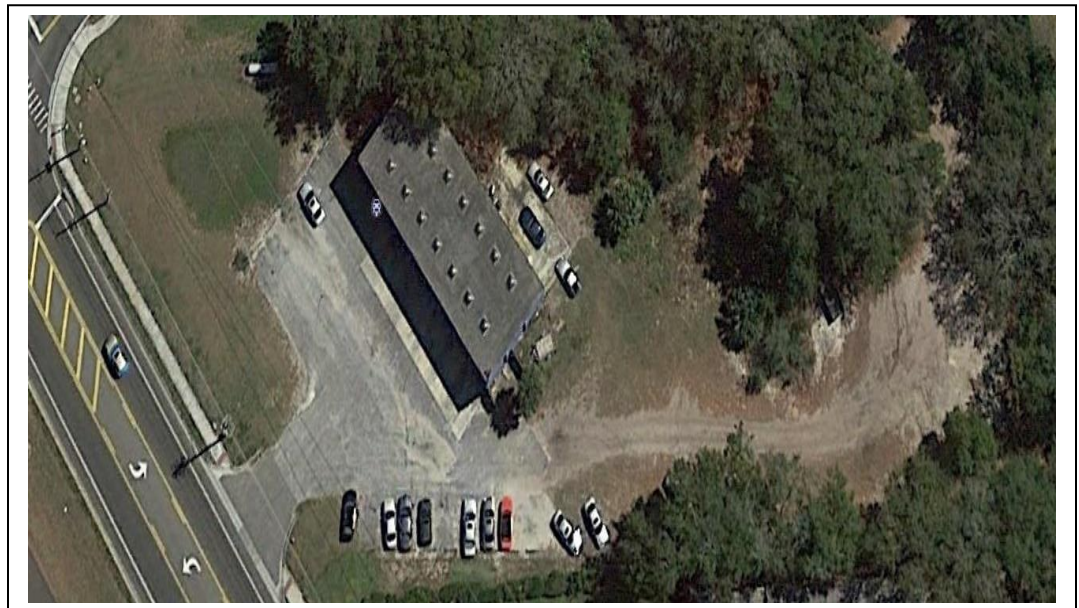

This information is from sources we deem reliable and is subject to prior sale, lease, withdrawal without notice, or change in prices, rates, or conditions. No representation is made as to the accuracy of any information furnished.