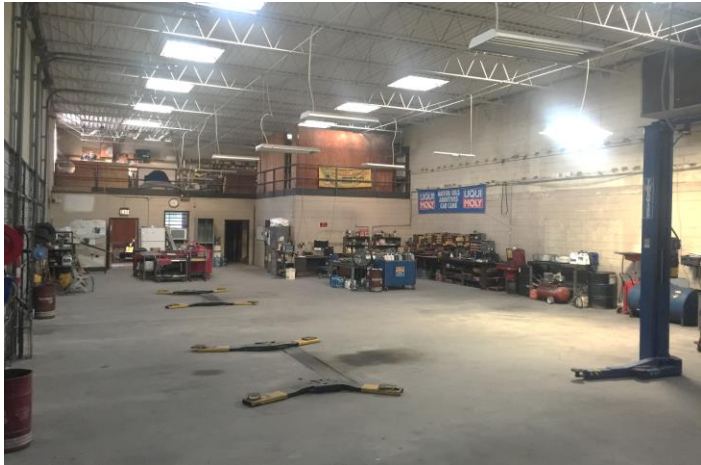

**FOR SALE
OR LEASE**

AUTO SERVICE/WAREHOUSE WITH OUTSIDE STORAGE

1050 BUNNELL RD ALTAMONTE SPRINGS, FL 32701

This information is from sources we deem reliable and is subject to prior sale, lease, withdrawal without notice, or change in prices, rates, or conditions. No representation is made as to the accuracy of any information furnished.