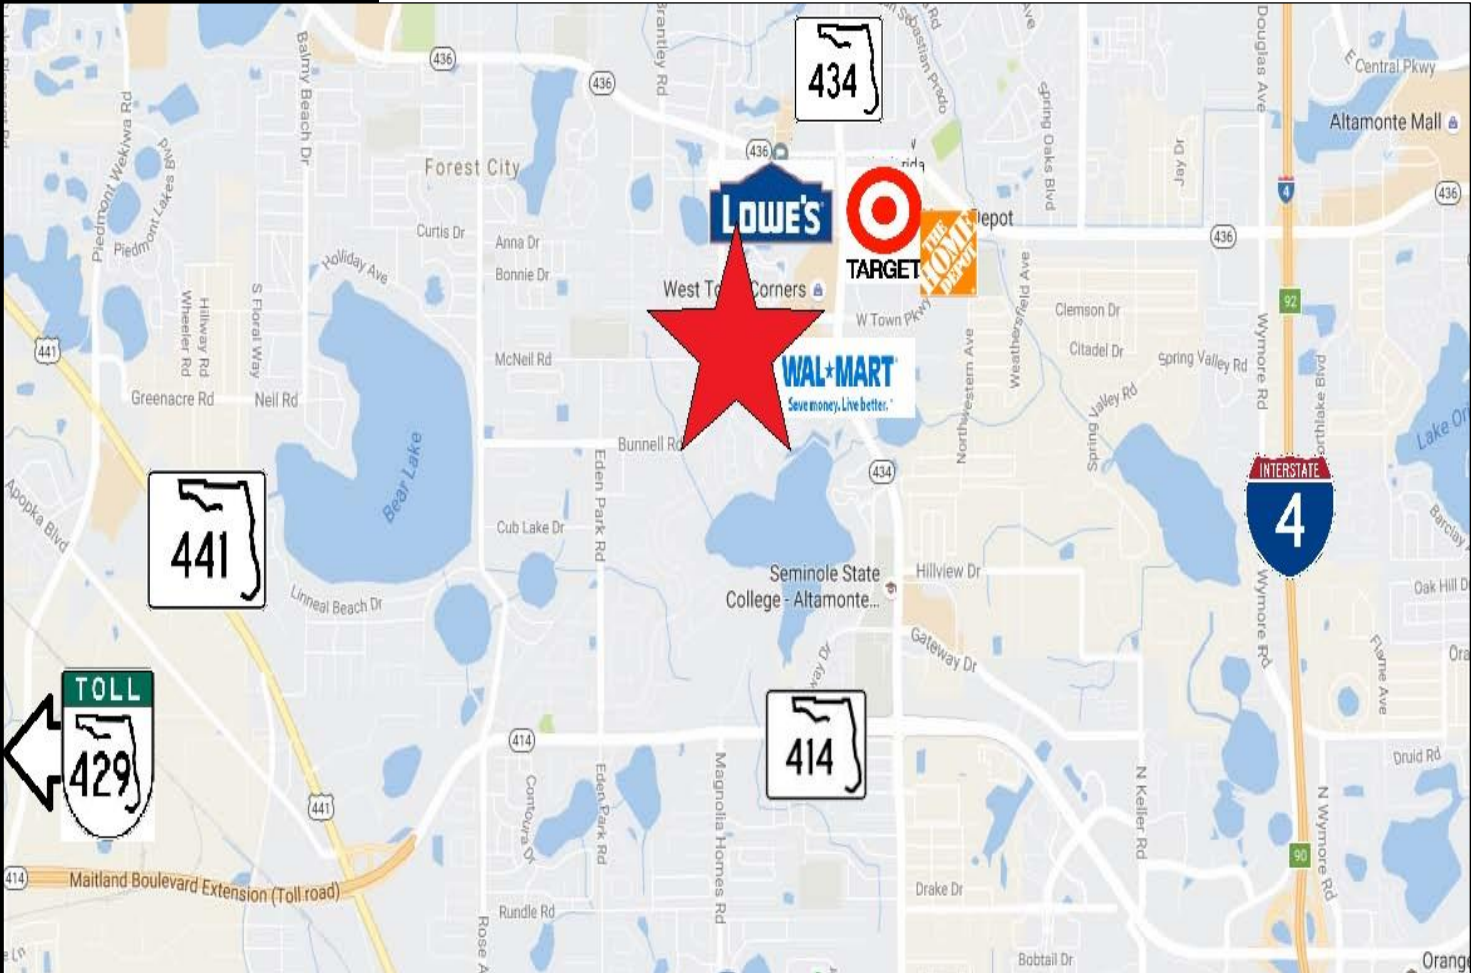

**FOR SALE
OR LEASE**

AUTO SERVICE/WAREHOUSE WITH OUTSIDE STORAGE

1050 BUNNELL RD ALTAMONTE SPRINGS, FL 32701

CONTACT

Vincent F. Wolle, CCIM, SIOR
407.448.1823 *mobile*
CREManager@Gmail.com

Results Real Estate Partners, LLC
Licensed Commercial Real Estate Brokers
108 Commerce Street, Suite 200
Lake Mary, Florida 32746

407.647.0200 *main*
407.647.0205 *fax*

www.ResultsREPartners.com